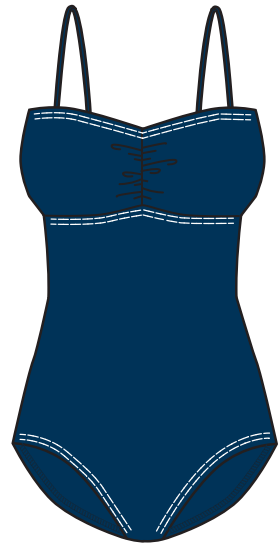

#1028  
**SIDE SHIRRED BOTTOM**  
S-XL  
\$25.00

10011 Frieda Halter  
1028 Side Shirred Bottom

# RED SOLID

10011 Frieda Halter  
1028 Side Shirred Bottom

#10011  
**FRIEDA HALTER**  
S-L  
\$23.00

#1017  
**DRAWCORD HIPSTER**  
S-L  
\$21.00

#1028  
**SIDE SHIRRED  
BOTTOM**  
S-L  
\$25.00

#1039  
**SYLENE**  
S-L  
\$47.00

# NAYY SOLID

#1016  
**SWIM LEG SADIE**  
S-XL  
\$43.00

#1014  
**GRACE KELLY**  
S-XL  
\$49.50

#1039  
**SYLENE**  
XS-XL  
\$47.00

#1024  
**SOPHIA**  
S-XL  
\$34.00

#10081  
**MABEL**  
S-XL  
\$29.00

#10034  
**WAVERLY**  
S-XL  
\$30.00

1039 Sylene

#10011  
**FRIEDA HALTER**  
XS-XL  
\$23.00

#1006  
**DRAWCORD BOY SHORT**  
S-XL  
\$23.00

#1028  
**SIDE SHIRRED BOTTOM**  
S-XL  
\$25.00

#1017  
**DRAWCORD HIPSTER**  
S-L  
\$21.00