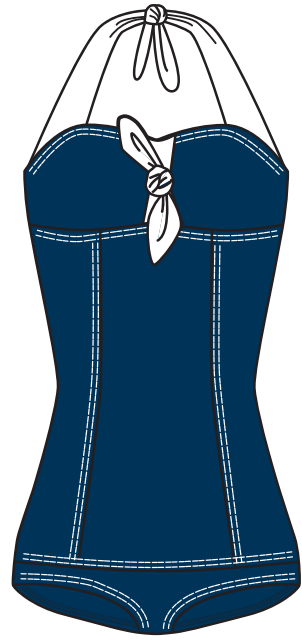

#1028  
**SIDE SHIRRED BOTTOM**  
S-XL  
\$25.00

10011 Frieda Halter  
1028 Side Shirred Bottom

# RED SOLID

10011 Frieda Halter  
1028 Side Shirred Bottom

#10011  
**FRIEDA HALTER**  
S-L  
\$23.00

#1017  
**DRAWCORD HIPSTER**  
S-L  
\$21.00

#1028  
**SIDE SHIRRED  
BOTTOM**  
S-L  
\$25.00

#1039  
**SYLENE**  
S-L  
\$47.00

# NAYY SOLID

#1016  
**SWIM LEG SADIE**  
S-XL  
\$43.00

#1014  
**GRACE KELLY**  
S-XL  
\$49.50

#1039  
**SYLENE**  
XS-XL  
\$47.00

#1024  
**SOPHIA**  
S-XL  
\$34.00

#10081  
**MABEL**  
S-XL  
\$29.00

#10034  
**WAVERLY**  
S-XL  
\$30.00

1039 Sylene

#10011  
**FRIEDA HALTER**  
XS-XL  
\$23.00

#1006  
**DRAWCORD BOY SHORT**  
S-XL  
\$23.00

#1028  
**SIDE SHIRRED BOTTOM**  
S-XL  
\$25.00

#1017  
**DRAWCORD HIPSTER**  
S-L  
\$21.00