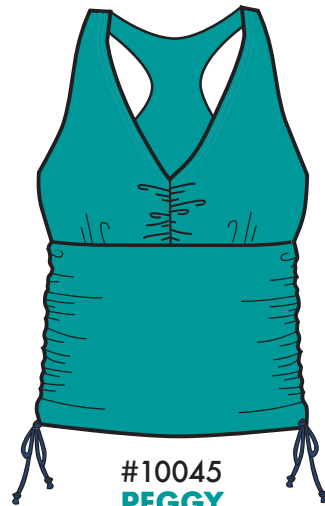

1016 Swim Leg Sadie

#10050  
**KATHY TANKINI**  
S-XL  
\$33.00

#10011  
**FRIEDA HALTER**  
S-L  
\$23.00

#1016  
**SWIM LEG SADIE**  
S-XL  
\$43.00

#1028  
**SIDE SHIRRED BOTTOM**  
S-XL  
\$25.00

**NEW!**  
#1048  
**SEAMLESS HIGHWAIST**  
S-L  
\$25.00

10052 KQ  
1048 Seamless Highwaist

#10081  
**MABEL TANKINI**  
S-XL  
\$29.00

#10041  
**STRING TOP**  
S-L  
\$22.00

#10052 **KQ**  
S-L  
\$26.50

#1048  
**SEAMLESS HIGHWAIST**  
S-L  
\$25.00

#1012  
**STRING BOTTOM**  
S-L  
\$22.00

# SEA GREEN

#10011  
**FRIEDA HALTER**  
S-L  
\$23.00

#10045  
**PEGGY**  
S-XL  
\$35.50

#1016  
**SWIM LEG SADIE**  
S-XL  
\$43.00

#1005  
**HIPSTER**  
S-L  
\$18.00

#10034  
**WAVERLY**  
S-L  
\$30.00

#1028  
**SIDE SHIRRED BOTTOM**  
S-XL  
\$25.00

10011 Frieda Halter  
1028 Side Shirred Bottom