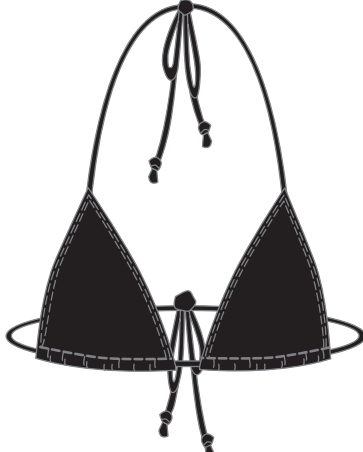

#1038  
**HIGH WAIST BOY SHORT**  
XS-XL  
\$26.00

#10081  
**MABEL TANKINI**  
S-XL  
\$29.00

#10011  
**FRIEDA HALTER**  
XS-XL  
\$23.00

#10040  
**AMY HALTER**  
S-L  
\$25.00

#1028  
**SIDE SHIRRED BOTTOM**  
XS-XL  
\$25.00

#1017  
**DRAWCORD HIPSTER**  
XS-XL  
\$21.00

#1005  
**HIPSTER**  
XS-XL  
\$18.00

**NEW!**

#10038  
**PENNI HALTER**  
S-L  
\$26.50

#10041  
**STRING TOP**  
XS-XL  
\$22.00

#1033  
**PANEL SKIRT**  
S-XL  
\$29.50

#1015  
**SWIM SKIRT**  
XS-XL  
\$28.50

**NEW!**

#1012  
**STRING BOTTOM**  
XS-XL  
\$22.00

**Popina Swimwear**  
**2030 Northeast 42nd Avenue**  
**Portland, Oregon 97213**

To order, call Willie Levenson at  
**503.936.6920** or drop us a line at  
**willie@popinaswim.com**