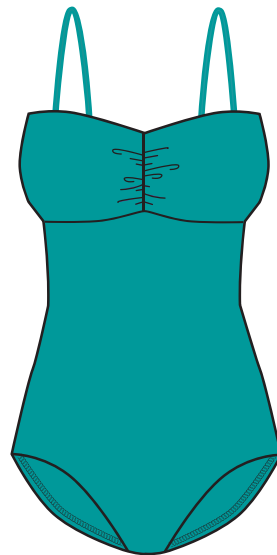

1016 Swim Leg Sadie

#10050  
**KATHY TANKINI**  
S-XL  
\$33.00

#10011  
**FRIEDA HALTER**  
S-L  
\$23.00

#1016  
**SWIM LEG SADIE**  
S-XL  
\$43.00

#1028  
**SIDE SHIRRED BOTTOM**  
S-XL  
\$25.00

**NEW!**  
#1048  
**SEAMLESS HIGHWAIST**  
S-L  
\$25.00

10052 KQ  
1048 Seamless Highwaist

#10081  
**MABEL TANKINI**  
S-XL  
\$29.00

#10041  
**STRING TOP**  
S-L  
\$22.00

#10052 **KQ**  
S-L  
\$26.50

#1048  
**SEAMLESS HIGHWAIST**  
S-L  
\$25.00

#1012  
**STRING BOTTOM**  
S-L  
\$22.00

# SEA GREEN

#10011  
**FRIEDA HALTER**  
S-L  
\$23.00

#10045  
**PEGGY**  
S-XL  
\$35.50

#1016  
**SWIM LEG SADIE**  
S-XL  
\$43.00

#1005  
**HIPSTER**  
S-L  
\$18.00

#10034  
**WAVERLY**  
S-L  
\$30.00

#1028  
**SIDE SHIRRED BOTTOM**  
S-XL  
\$25.00

10011 Frieda Halter  
1028 Side Shirred Bottom