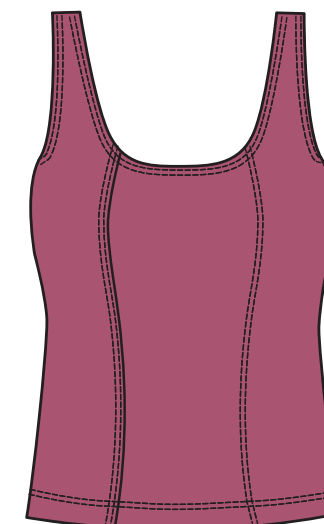

1016 Swim Leg Sadie

#10050  
**KATHY TANKINI**  
S-XL  
\$33.00

#10011  
**FRIEDA HALTER**  
S-L  
\$23.00

#1016  
**SWIM LEG SADIE**  
S-XL  
\$43.00

#1028  
**SIDE SHIRRED BOTTOM**  
S-XL  
\$25.00

**NEW!**  
#1048  
**SEAMLESS HIGHWAIST**  
S-L  
\$25.00

10052 KQ  
1048 Seamless Highwaist

#10081  
**MABEL TANKINI**  
S-XL  
\$29.00

#10041  
**STRING TOP**  
S-L  
\$22.00

#10052 **KQ**  
S-L  
\$26.50

#1048  
**SEAMLESS HIGHWAIST**  
S-L  
\$25.00

#1012  
**STRING BOTTOM**  
S-L  
\$22.00