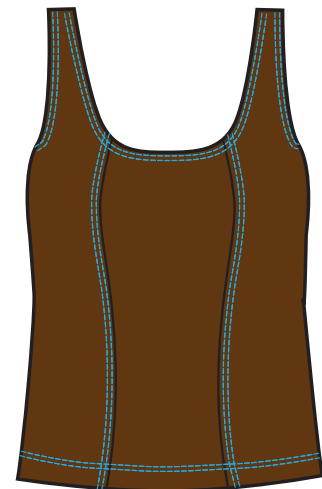

#10034  
**WAVERLY**  
S-XL  
\$30.00

1039 Sylene

#10011  
**FRIEDA HALTER**  
XS-XL  
\$23.00

#1006  
**DRAWCORD BOY SHORT**  
S-XL  
\$23.00

#1028  
**SIDE SHIRRED BOTTOM**  
S-XL  
\$25.00

#1017  
**DRAWCORD HIPSTER**  
S-L  
\$21.00

#1035  
**HOLLYWOOD HIGH WAIST**  
S-XL  
\$26.00

#1005  
**HIPSTER**  
XS-XL  
\$18.00

#1033  
**PANEL SKIRT**  
S-XL  
\$29.50

#1015  
**SWIM SKIRT**  
XS-XL  
\$28.50

#1038  
**HIGH WAIST BOY SHORT**  
S-XL  
\$26.00

# MOCHA SOLID

#10081  
**MABEL TANKINI**  
S-XL  
\$29.00

#10011  
**FRIEDA HALTER**  
S-L  
\$23.00

#1015  
**SWIM SKIRT**  
XS-XL  
\$28.50

#10024  
**SOPHIA**  
S-XL  
\$34.00

#1006  
**DRAWCORD BOY SHORT**  
S-XL  
\$23.00

#1028  
**SIDE SHIRRED BOTTOM**  
S-XL  
\$25.00

#1005  
**HIPSTER**  
XS-XL  
\$18.00

#1017  
**DRAWCORD HIPSTER**  
S-L  
\$21.00

#1033  
**PANEL SKIRT**  
S-XL  
\$29.50