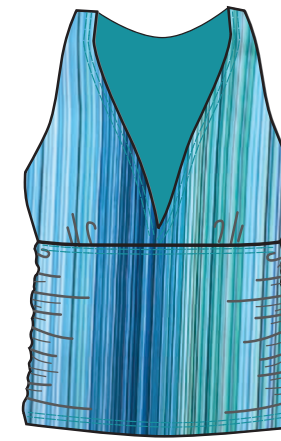

### 2020 PRINTS

BLUE STRIPES

GREEK KEY

FLAMENCO

ROSES

# BLUE STRIPES

MATCHES WITH  
SEA GREEN  
AND BLACK

10081 Mabel Tank Top  
1028 Side Shirred Bottom

#10024  
**SOPHIA**  
S-XL  
\$34.00

#10081  
**MABEL**  
S-XL  
\$29.00

#10040  
**AMY**  
S-L  
\$25.00