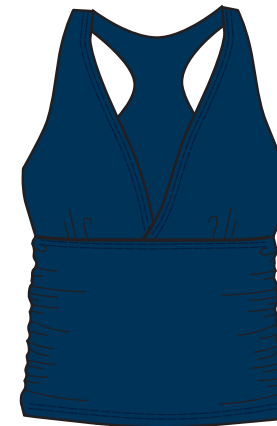

#1028  
**SIDE SHIRRED BOTTOM**  
S-XL  
\$25.00

10011 Frieda Halter  
1028 Side Shirred Bottom

# RED SOLID

10011 Frieda Halter  
1028 Side Shirred Bottom

#10011  
**FRIEDA HALTER**  
S-L  
\$23.00

#1017  
**DRAWCORD HIPSTER**  
S-L  
\$21.00

#1028  
**SIDE SHIRRED  
BOTTOM**  
S-L  
\$25.00

#1039  
**SYLENE**  
S-L  
\$47.00

# NAYY SOLID

#1016  
**SWIM LEG SADIE**  
S-XL  
\$43.00

#1014  
**GRACE KELLY**  
S-XL  
\$49.50

#1039  
**SYLENE**  
XS-XL  
\$47.00

#1024  
**SOPHIA**  
S-XL  
\$34.00

#10081  
**MABEL**  
S-XL  
\$29.00

#10034  
**WAVERLY**  
S-XL  
\$30.00

1039 Sylene

#10011  
**FRIEDA HALTER**  
XS-XL  
\$23.00

#1006  
**DRAWCORD BOY SHORT**  
S-XL  
\$23.00

#1028  
**SIDE SHIRRED BOTTOM**  
S-XL  
\$25.00

#1017  
**DRAWCORD HIPSTER**  
S-L  
\$21.00