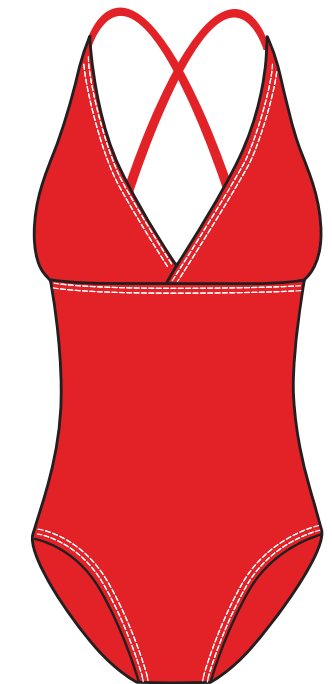

#1028  
**SIDE SHIRRED BOTTOM**  
S-XL  
\$25.00

10011 Frieda Halter  
1028 Side Shirred Bottom

# RED SOLID

10011 Frieda Halter  
1028 Side Shirred Bottom

#10011  
**FRIEDA HALTER**  
S-L  
\$23.00

#1017  
**DRAWCORD HIPSTER**  
S-L  
\$21.00

#1028  
**SIDE SHIRRED  
BOTTOM**  
S-L  
\$25.00

#1039  
**SYLENE**  
S-L  
\$47.00

# NAYY SOLID

#1016  
**SWIM LEG SADIE**  
S-XL  
\$43.00

#1014  
**GRACE KELLY**  
S-XL  
\$49.50

#1039  
**SYLENE**  
XS-XL  
\$47.00

#1024  
**SOPHIA**  
S-XL  
\$34.00

#10081  
**MABEL**  
S-XL  
\$29.00

#10034  
**WAVERLY**  
S-XL  
\$30.00

1039 Sylene

#10011  
**FRIEDA HALTER**  
XS-XL  
\$23.00

#1006  
**DRAWCORD BOY SHORT**  
S-XL  
\$23.00

#1028  
**SIDE SHIRRED BOTTOM**  
S-XL  
\$25.00

#1017  
**DRAWCORD HIPSTER**  
S-L  
\$21.00