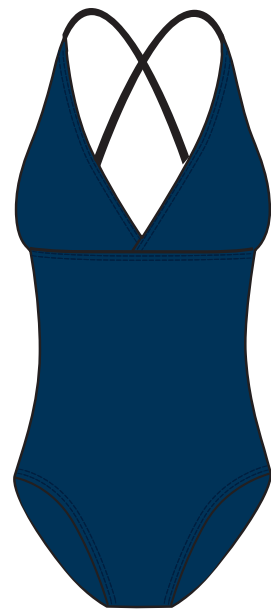

#1028  
**SIDE SHIRRED BOTTOM**  
S-XL  
\$25.00

10011 Frieda Halter  
1028 Side Shirred Bottom

# RED SOLID

10011 Frieda Halter  
1028 Side Shirred Bottom

#10011  
**FRIEDA HALTER**  
S-L  
\$23.00

#1017  
**DRAWCORD HIPSTER**  
S-L  
\$21.00

#1028  
**SIDE SHIRRED  
BOTTOM**  
S-L  
\$25.00

#1039  
**SYLENE**  
S-L  
\$47.00

# NAYY SOLID

#1016  
**SWIM LEG SADIE**  
S-XL  
\$43.00

#1014  
**GRACE KELLY**  
S-XL  
\$49.50

#1039  
**SYLENE**  
XS-XL  
\$47.00

#1024  
**SOPHIA**  
S-XL  
\$34.00

#10081  
**MABEL**  
S-XL  
\$29.00

#10034  
**WAVERLY**  
S-XL  
\$30.00

1039 Sylene

#10011  
**FRIEDA HALTER**  
XS-XL  
\$23.00

#1006  
**DRAWCORD BOY SHORT**  
S-XL  
\$23.00

#1028  
**SIDE SHIRRED BOTTOM**  
S-XL  
\$25.00

#1017  
**DRAWCORD HIPSTER**  
S-L  
\$21.00