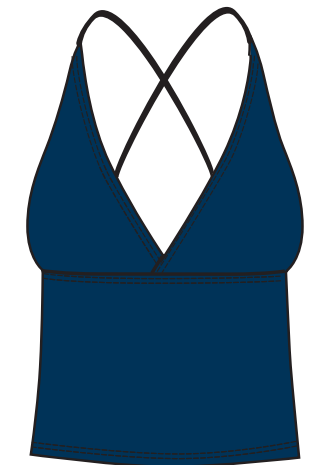

#1028  
**SIDE SHIRRED BOTTOM**  
S-XL  
\$25.00

10011 Frieda Halter  
1028 Side Shirred Bottom

# RED SOLID

10011 Frieda Halter  
1028 Side Shirred Bottom

#10011  
**FRIEDA HALTER**  
S-L  
\$23.00

#1017  
**DRAWCORD HIPSTER**  
S-L  
\$21.00

#1028  
**SIDE SHIRRED  
BOTTOM**  
S-L  
\$25.00

#1039  
**SYLENE**  
S-L  
\$47.00

# NAYY SOLID

#1016  
**SWIM LEG SADIE**  
S-XL  
\$43.00

#1014  
**GRACE KELLY**  
S-XL  
\$49.50

#1039  
**SYLENE**  
XS-XL  
\$47.00

#1024  
**SOPHIA**  
S-XL  
\$34.00

#10081  
**MABEL**  
S-XL  
\$29.00

#10034  
**WAVERLY**  
S-XL  
\$30.00

1039 Sylene

#10011  
**FRIEDA HALTER**  
XS-XL  
\$23.00

#1006  
**DRAWCORD BOY SHORT**  
S-XL  
\$23.00

#1028  
**SIDE SHIRRED BOTTOM**  
S-XL  
\$25.00

#1017  
**DRAWCORD HIPSTER**  
S-L  
\$21.00