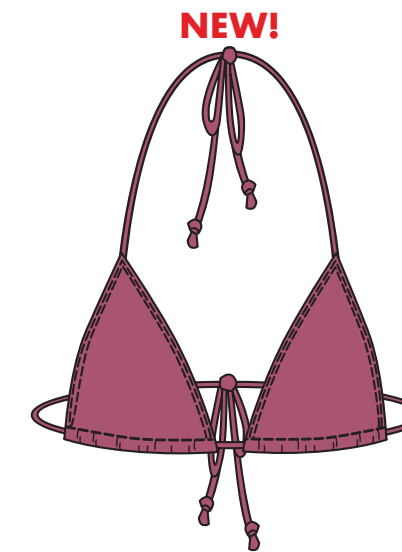

#1005  
**HIPSTER**  
S-L  
\$18.00

#10024  
**SOPHIA**  
S-XL  
\$34.00

#1039  
**SYLENE**  
S-L  
\$47.00

#10034  
**WAVERLY**  
S-L  
\$30.00

MATCHES WITH  
NAVY AND RED

1039 Sylene

MATCHES WITH  
BLACK AND  
GUAVA

1016 Swim Leg Sadie

#10050  
**KATHY TANKINI**  
S-XL  
\$33.00

#10011  
**FRIEDA HALTER**  
S-L  
\$23.00

#1016  
**SWIM LEG SADIE**  
S-XL  
\$43.00

#1028  
**SIDE SHIRRED BOTTOM**  
S-XL  
\$25.00

**NEW!**  
#1048  
**SEAMLESS HIGHWAIST**  
S-L  
\$25.00

10052 KQ  
1048 Seamless Highwaist

#10081  
**MABEL TANKINI**  
S-XL  
\$29.00

#10041  
**STRING TOP**  
S-L  
\$22.00

#10052 **KQ**  
S-L  
\$26.50

#1048  
**SEAMLESS HIGHWAIST**  
S-L  
\$25.00

#1012  
**STRING BOTTOM**  
S-L  
\$22.00

# SEA GREEN

#10011  
**FRIEDA HALTER**  
S-L  
\$23.00

#10045  
**PEGGY**  
S-XL  
\$35.50

#1016  
**SWIM LEG SADIE**  
S-XL  
\$43.00

#1005  
**HIPSTER**  
S-L  
\$18.00

#10034  
**WAVERLY**  
S-L  
\$30.00