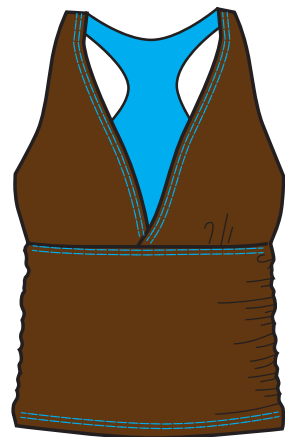

#1035  
**HOLLYWOOD HIGH WAIST**  
S-XL  
\$26.00

#1005  
**HIPSTER**  
XS-XL  
\$18.00

#1033  
**PANEL SKIRT**  
S-XL  
\$29.50

#1015  
**SWIM SKIRT**  
XS-XL  
\$28.50

#1038  
**HIGH WAIST BOY SHORT**  
S-XL  
\$26.00

# MOCHA SOLID

#10081  
**MABEL TANKINI**  
S-XL  
\$29.00

#10011  
**FRIEDA HALTER**  
S-L  
\$23.00

#1015  
**SWIM SKIRT**  
XS-XL  
\$28.50

#10024  
**SOPHIA**  
S-XL  
\$34.00

#1006  
**DRAWCORD BOY SHORT**  
S-XL  
\$23.00

#1028  
**SIDE SHIRRED BOTTOM**  
S-XL  
\$25.00

#1005  
**HIPSTER**  
XS-XL  
\$18.00

#1017  
**DRAWCORD HIPSTER**  
S-L  
\$21.00

#1033  
**PANEL SKIRT**  
S-XL  
\$29.50

# BLACK SOLID

#1039  
**SYLENE**  
XS-XL  
\$47.00

#1044  
**LOLITA**  
S-L  
\$47.00

#1037  
**GRACE KELLY**  
XS-XL  
\$49.50

#1022  
**KRISTEN**  
XS-XL  
\$49.00

#1016  
**SWIM LEG SADIE**  
S-XL  
\$43.00