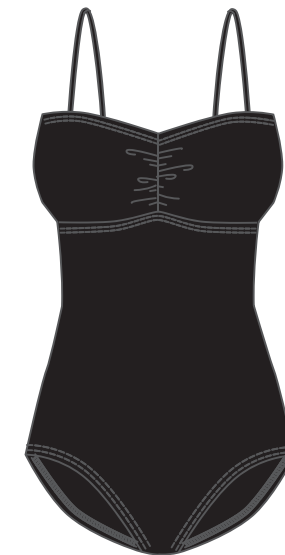

#1028  
**SIDE SHIRRED BOTTOM**  
S-XL  
\$25.00

#1005  
**HIPSTER**  
XS-XL  
\$18.00

#1017  
**DRAWCORD HIPSTER**  
S-L  
\$21.00

#1033  
**PANEL SKIRT**  
S-XL  
\$29.50

# BLACK SOLID

#1039  
**SYLENE**  
XS-XL  
\$47.00

#1044  
**LOLITA**  
S-L  
\$47.00

#1037  
**GRACE KELLY**  
XS-XL  
\$49.50

#1022  
**KRISTEN**  
XS-XL  
\$49.00

#1016  
**SWIM LEG SADIE**  
S-XL  
\$43.00

#1041  
**KATE**  
S-XL  
\$47.00

10039 Sylene

# BLACK SOLID

#10024  
**SOPHIA**  
S-XL  
\$34.00

#10034  
**WAVERLY TANKINI**  
XS-L  
\$30.00

#10045  
**PEGGY**  
S-XL  
\$35.50

#1006  
**DRAWCORD BOY SHORT**  
XS-XL  
\$23.00

#1035  
**HOLLYWOOD HIGH WASIST**  
XS-XL  
\$26.00